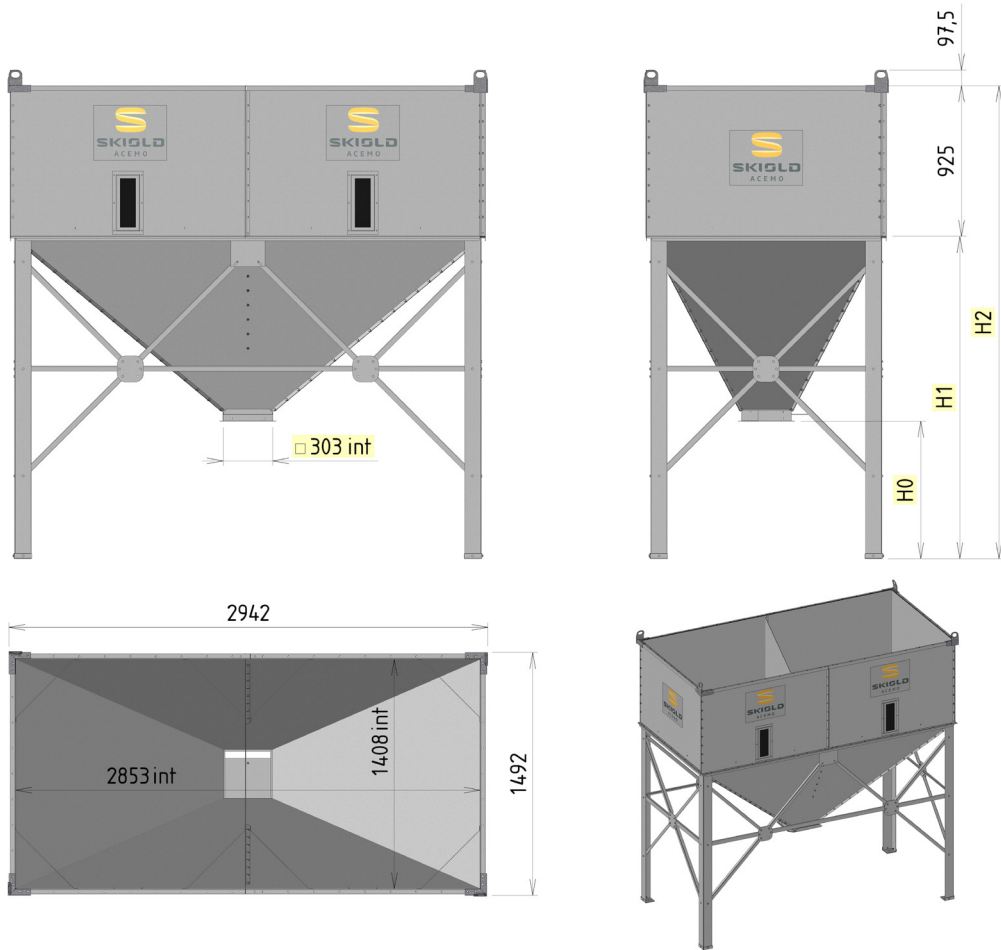

CRUSHERS WITH HOPPER LOADING

SKIOLD MAKES THE DIFFERENCE!

HOPPER LOADING FOR BUCKET - GALVANIZED SHEET

Item No.	Description
150 000 042 520	Cereal hopper 1650 Liters 3000 x 1475 x ht=1620 - Low legs
150 000 042 521	Cereal hopper 1650 Liters 3000 x 1475 x ht=1980 - High legs
150 000 042 522	Cereal hopper 5650 Liters 3000 x 1475 x ht=2612 - Low legs
150 000 042 523	Cereal hopper 5650 Liters 3000 x 1475 x ht=2972 - High legs
150 000 042 524	Extension kit under bucket loading hopper - Height = 200 to 1030mm

To put the crusher with its legs, you must take the cereal hopper with high legs + extension.

	H0 (mm)	H1 (mm)	H2 (mm)
1650L - Low legs	470	1620	/
1650L - High legs	850	1980	/
5600L - Low legs	470	1620	2530
5600L - High legs	850	1980	2910