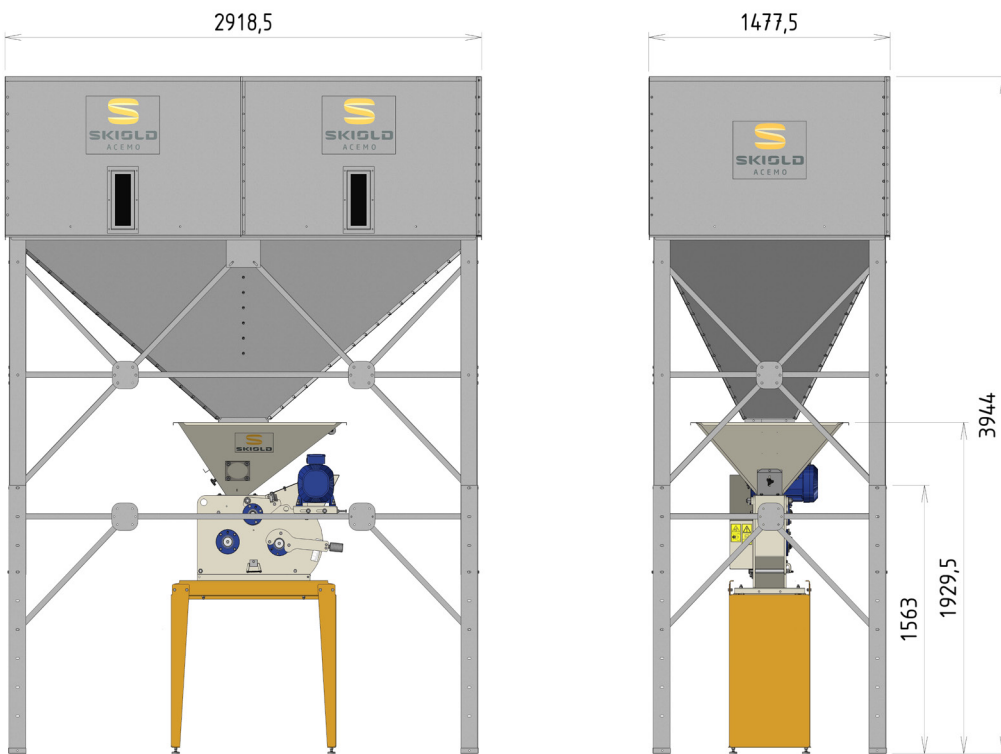

CRUSHERS WITH HOPPER LOADING

SKIOLD MAKES THE DIFFERENCE!

HOPPER LOADING FOR BUCKET - GALVANIZED SHEET

Item No.	Description
150 000 042 520	Cereal hopper 1650 Liters 3000 x 1475 x ht=1620 - Low legs
150 000 042 521	Cereal hopper 1650 Liters 3000 x 1475 x ht=1980 - High legs
150 000 042 522	Cereal hopper 5650 Liters 3000 x 1475 x ht=2612 - Low legs
150 000 042 523	Cereal hopper 5650 Liters 3000 x 1475 x ht=2972 - High legs
150 000 042 524	Extension kit under bucket loading hopper - Height = 200 to 1030mm

To put the crusher with its legs, you must take the cereal hopper with high legs + extension.

	H0 (mm)	H1 (mm)	H2 (mm)
1650L - Low legs	470	1620	/
1650L - High legs	850	1980	/
5600L - Low legs	470	1620	2530
5600L - High legs	850	1980	2910