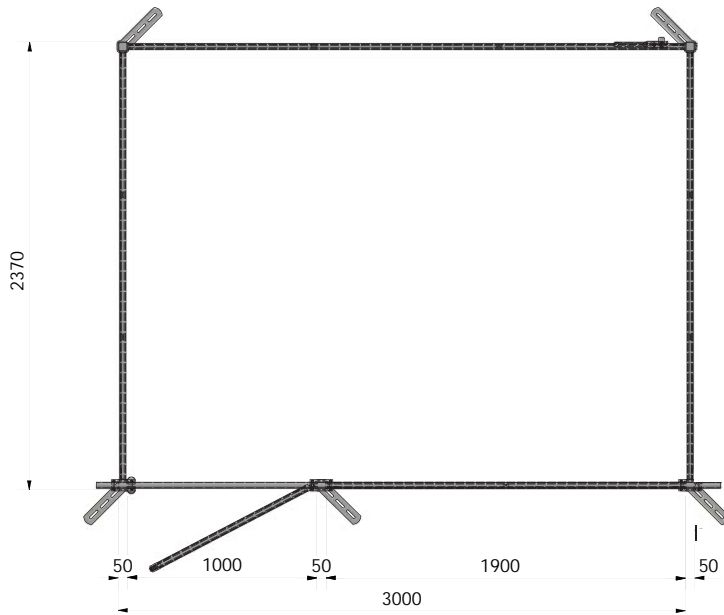

## NEWLINE BOAR/RELIEF PEN

SKIOLD MAKES THE DIFFERENCE!

- Newline boar/relief pen is made from galvanized steel and extra strong laminate boards.
- The laminate boards are easy to clean, which contributes to a more hygienic surface.
- With the heavy duty corner posts and high construction above the door, is the foundation of a very solid and stable enclosure for even the biggest boars.
- With an area of 6.81 square meters, would it be possible to perform natural mating into the pen.
- The boar/relief pen is supplied complete with water supply in PVC for mounting in the ceiling.

All measures in mm

## Facts:

- Length of the pen 237 cm.
- Width of the pen 300 cm.
- Width of the door 100 cm.
- Height of the pen 110 cm.
- Water supply in PVC.
- Water valve as water supply every second sow.