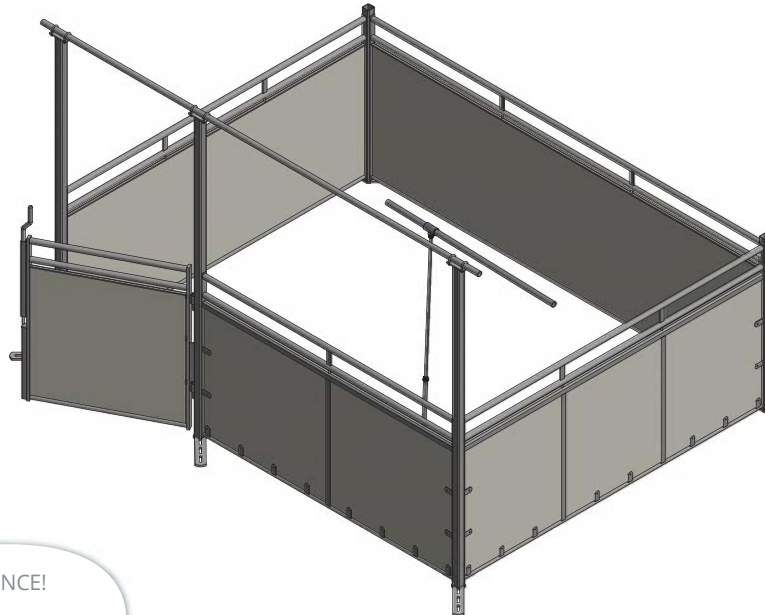

## NEWLINE BOAR/RELIEF PEN

SKIOLD MAKES THE DIFFERENCE!

- Newline boar/relief pen is made from galvanized steel and extra strong laminate boards.
- The laminate boards are easy to clean, which contributes to a more hygienic surface.
- With the heavy duty corner posts and high construction above the door, is the foundation of a very solid and stable enclosure for even the biggest boars.
- With an area of 6.81 square meters, would it be possible to perform natural mating into the pen.
- The boar/relief pen is supplied complete with water supply in PVC for mounting in the ceiling.

## Facts:

- Length of the pen 237 cm.
- Width of the pen 300 cm.
- Width of the door 100 cm.
- Height of the pen 110 cm.
- Water supply in PVC.
- Water valve as water supply every second sow.

### Material thickness of galvanized steel parts:

Posts 50x50x4 mm.

Front Pipes  $\text{Ø}26 \times 2,5$  mm.

Stall side  $\text{Ø}14$ mm vertical steel rods.

Stall side  $\text{Ø}33 \times 2,5$  mm.

12 mm extra strong laminate boards.